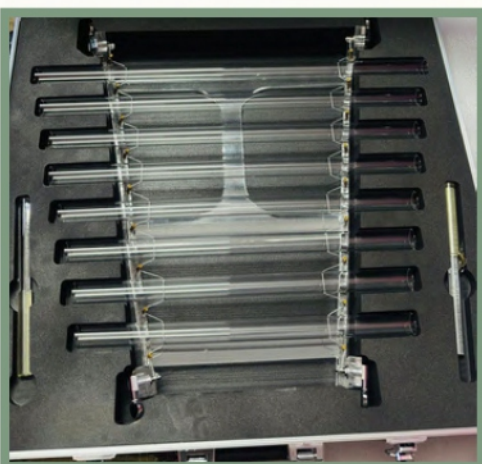

CRYSTAL HARPS

- Clear
- Cosmic