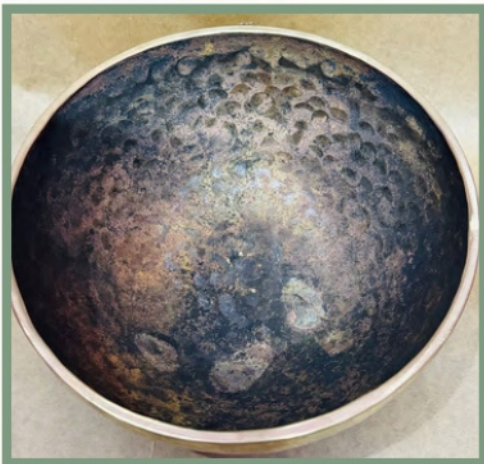

ANTIQUÉ FINISH SINGING BOWL

Various sizes

- ALL SIZES AVAILABLE